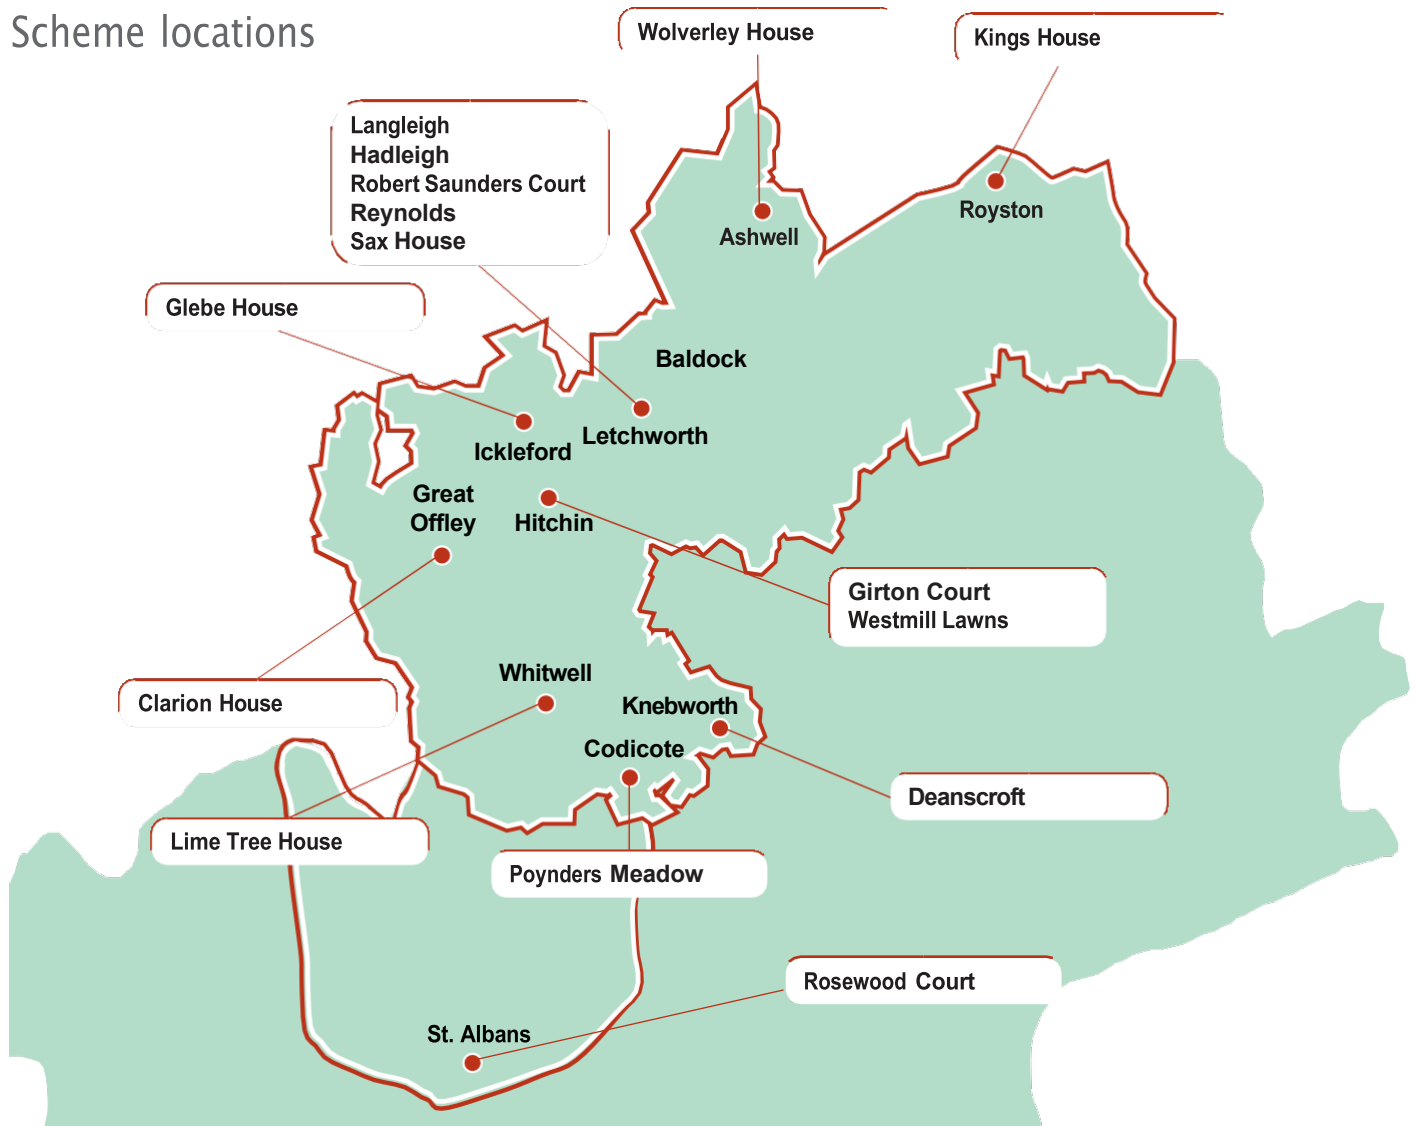

Retirement Living Schemes

CLARION HOUSE
Great Offley,
Hitchin, SG5 3EW

DEANSCROFT
Off Lytton Fields,
Knebworth, SG3 6BD

GIRTON COURT
Wratten Close,
Hitchin, SG5 2BL

GLEBE HOUSE
Ickleford, Hitchin,
SG5 3XY

HADLEIGH
Jackman's Estate,
Letchworth, SG6 2LX

KINGS HOUSE
Princes Mews,
Royston, SG8 9BN

LANGLEIGH
Danescroft,
Letchworth, SG6 4RR

LIME TREE HOUSE
Whitwell, Hitchin,
SG4 8AG

**POYNDERS
MEADOW**
Codicote, Hitchin,
SG4 8UJ

REYNOLDS Pelican
Way, Letchworth,
SG6 4NR

**ROBERT SAUNDERS
COURT**
Unwin Close,
Letchworth, SG6 3RS

ROSEWOOD COURT
Grovelands,
St. Albans, AL2 2FN

SAX HOUSE
Western Close,
Letchworth, SG6 4TA

WESTMILL LAWNS
Westmill Road,
Hitchin, SG5 2SF

WOLVERLEY HOUSE
Gardiner's Lane,
Ashwell, SG7 5LZ

Scheme locations

SCHEME NAME	Hobbies Room	Hair-dresser	IT Suite	Lift	Stair Lift	Scooter Store	Guest Room	Flats only	Flats and Bungalows
CLARION HOUSE		✓		✓		✓	✓	✓	
DEANSCROFT	✓	✓	✓	✓		✓	✓	✓	
GIRTON COURT	✓	✓	✓	✓	✓	✓	✓		✓
GLEBE HOUSE	✓	✓	✓	✓		✓	✓	✓	
HADLEIGH	✓	✓	✓	✓		✓	✓	✓	
KINGS HOUSE				✓		✓	✓	✓	
LANGLEIGH				✓	✓	✓		✓	
LIME TREE HOUSE	✓	✓	✓	✓		✓	✓	✓	
POYNDERS MEADOW				✓		✓	✓	✓	✓
REYNOLDS					✓	✓	✓	✓	
ROBERT SAUNDERS COURT	✓	✓	✓	✓		✓	✓		✓
ROSEWOOD COURT	✓	✓	✓	✓		✓	✓		
SAX HOUSE				✓		✓	✓	✓	
WESTMILL LAWNS	✓	✓	✓	✓		✓	✓	✓	✓
WOLVERLEY HOUSE	✓	✓	✓	✓		✓	✓	✓	